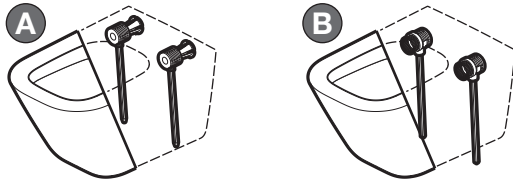

HIDDEN FIXATION WC

| A | L | Ref. |
|---|--------|------------|
| | 208 mm | AV0027200R |
| | 143 mm | AV0030800R |

| B | L | Ref. |
|---|--------|------------|
| | 208 mm | AV0034800R |
| | 143 mm | AV0034900R |

HIDDEN FIXATION BIDET

| L | Ref. |
|--------|------------|
| 208 mm | AV0027200R |
| 143 mm | AV0030800R |

| L | Ref. |
|--------|------------|
| 208 mm | AV0034800R |
| 143 mm | AV0034900R |

| | | | |
|----------|-----|-----|---------|
| | | | |
| | | | |
| A | 150 | 150 | 150 |
| B | 80 | 80 | 80 |
| C | 100 | 100 | 100 |
| | | | 130÷150 |
| | | | 100 |