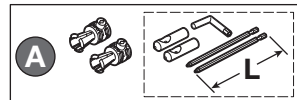

HIDDEN FIXATION WC

| A | L | Ref. |
|---|--------|------------|
| | 208 mm | AV0027200R |
| | 143 mm | AV0030800R |

| B | L | Ref. |
|---|--------|------------|
| | 208 mm | AV0034800R |
| | 143 mm | AV0034900R |

HIDDEN FIXATION BIDET

| L | Ref. |
|--------|------------|
| 208 mm | AV0027200R |
| 143 mm | AV0030800R |

| L | Ref. |
|--------|------------|
| 208 mm | AV0034800R |
| 143 mm | AV0034900R |

| | | | |
|----------|-----|-----|---------|
| | | | |
| | | | |
| A | 150 | 150 | 150 |
| B | 80 | 80 | 80 |
| C | 100 | 100 | 100 |
| | | | 130÷150 |
| | | | 100 |