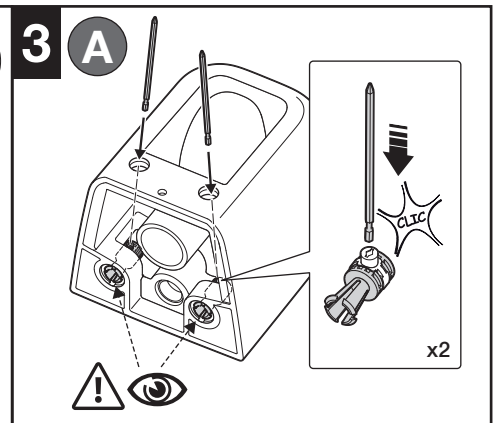

HIDDEN FIXATION WC

| A | L | Ref. |
|---|--------|------------|
| | 208 mm | AV0027200R |
| | 143 mm | AV0030800R |

| B | L | Ref. |
|---|--------|------------|
| | 208 mm | AV0034800R |
| | 143 mm | AV0034900R |

HIDDEN FIXATION BIDET

| L | Ref. |
|--------|------------|
| 208 mm | AV0027200R |
| 143 mm | AV0030800R |

| L | Ref. |
|--------|------------|
| 208 mm | AV0034800R |
| 143 mm | AV0034900R |

| | | | |
|----------|-----|-----|---------|
| | | | |
| | | | |
| A | 150 | 150 | 150 |
| B | 80 | 80 | 80 |
| C | 100 | 100 | 100 |
| | | | 130÷150 |
| | | | 100 |