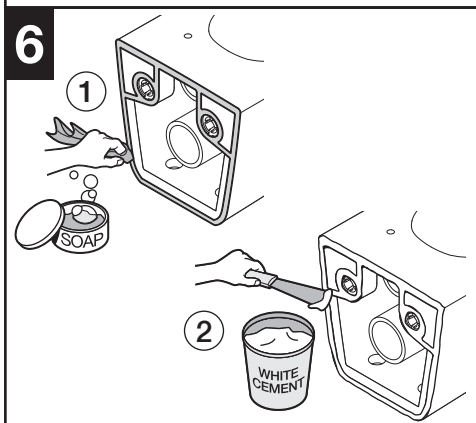

HIDDEN FIXATION WC

| A | L | Ref. |
|---|--------|------------|
| | 208 mm | AV0027200R |
| | 143 mm | AV0030800R |

| B | L | Ref. |
|---|--------|------------|
| | 208 mm | AV0034800R |
| | 143 mm | AV0034900R |