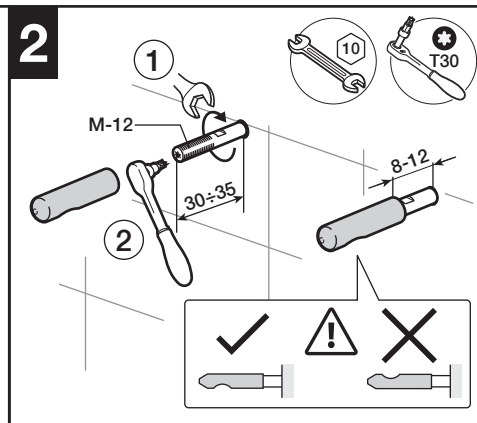

HIDDEN FIXATION WC

| A | L | Ref. |
|---|--------|------------|
| | 208 mm | AV0027200R |
| | 143 mm | AV0030800R |

| B | L | Ref. |
|---|--------|------------|
| | 208 mm | AV0034800R |
| | 143 mm | AV0034900R |

HIDDEN FIXATION BIDET

| L | Ref. |
|--------|------------|
| 208 mm | AV0027200R |
| 143 mm | AV0030800R |

| L | Ref. |
|--------|------------|
| 208 mm | AV0034800R |
| 143 mm | AV0034900R |

| | | | |
|----------|-----|-----|---------|
| | | | |
| | | | |
| A | 150 | 150 | 150 |
| B | 80 | 80 | 80 |
| C | 100 | 100 | 100 |
| | | | 130÷150 |
| | | | 100 |