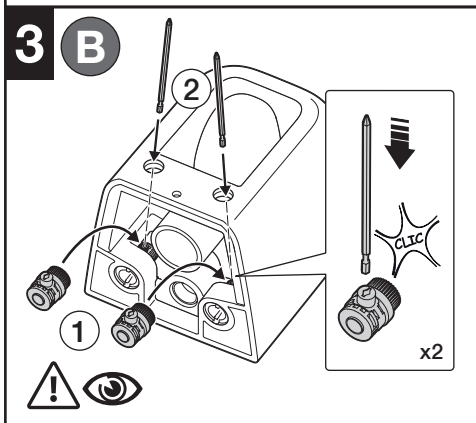

HIDDEN FIXATION WC

| A | L | Ref. |
|---|--------|------------|
| | 208 mm | AV0027200R |
| | 143 mm | AV0030800R |

| B | L | Ref. |
|---|--------|------------|
| | 208 mm | AV0034800R |
| | 143 mm | AV0034900R |

HIDDEN FIXATION BIDET

| L | Ref. |
|--------|------------|
| 208 mm | AV0027200R |
| 143 mm | AV0030800R |

| L | Ref. |
|--------|------------|
| 208 mm | AV0034800R |
| 143 mm | AV0034900R |

| | | | |
|----------|-----|-----|---------|
| | | | |
| | | | |
| A | 150 | 150 | 150 |
| B | 80 | 80 | 80 |
| C | 100 | 100 | 100 |
| | | | 130÷150 |
| | | | 100 |