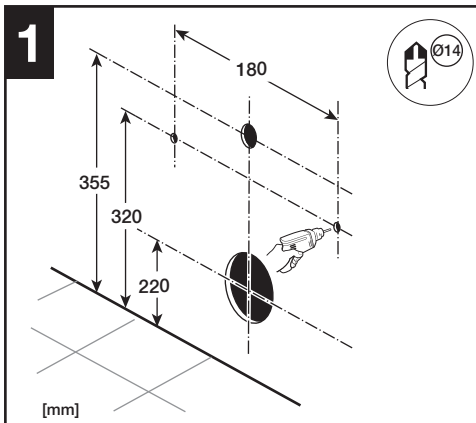

HIDDEN FIXATION WC

| A | L | Ref. |
|---|--------|------------|
| | 208 mm | AV0027200R |
| | 143 mm | AV0030800R |

| B | L | Ref. |
|---|--------|------------|
| | 208 mm | AV0034800R |
| | 143 mm | AV0034900R |

HIDDEN FIXATION BIDET

| L | Ref. |
|--------|------------|
| 208 mm | AV0027200R |
| 143 mm | AV0030800R |

| L | Ref. |
|--------|------------|
| 208 mm | AV0034800R |
| 143 mm | AV0034900R |

| | | | |
|----------|-----|-----|---------|
| | | | |
| | | | |
| A | 150 | 150 | 150 |
| B | 80 | 80 | 80 |
| C | 100 | 100 | 100 |
| | | | 130÷150 |
| | | | 100 |