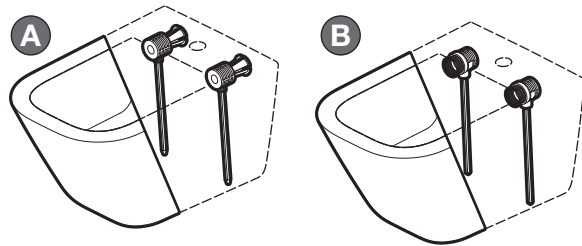

HIDDEN FIXATION WC

| A | L | Ref. |
|---|--------|------------|
| | 208 mm | AV0027200R |
| | 143 mm | AV0030800R |

| B | L | Ref. |
|---|--------|------------|
| | 208 mm | AV0034800R |
| | 143 mm | AV0034900R |

HIDDEN FIXATION BIDET

| L | Ref. |
|--------|------------|
| 208 mm | AV0027200R |
| 143 mm | AV0030800R |

| L | Ref. |
|--------|------------|
| 208 mm | AV0034800R |
| 143 mm | AV0034900R |

| | | | |
|----------|-----|-----|---------|
| | | | |
| | | | |
| A | 150 | 150 | 150 |
| B | 80 | 80 | 80 |
| C | 100 | 100 | 100 |
| | | | 130÷150 |
| | | | 100 |