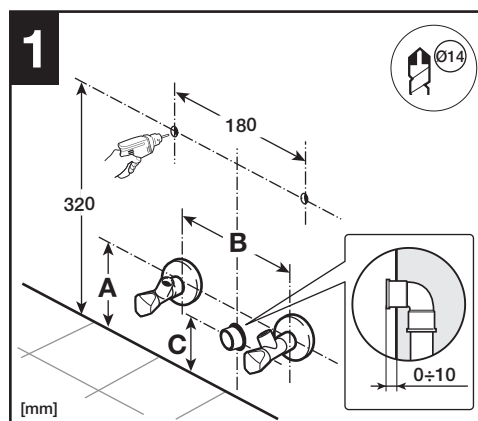

HIDDEN FIXATION WC

| A | L | Ref. |
|---|--------|------------|
| | 208 mm | AV0027200R |
| | 143 mm | AV0030800R |

| B | L | Ref. |
|---|--------|------------|
| | 208 mm | AV0034800R |
| | 143 mm | AV0034900R |

HIDDEN FIXATION BIDET

| L | Ref. |
|--------|------------|
| 208 mm | AV0027200R |
| 143 mm | AV0030800R |

| L | Ref. |
|--------|------------|
| 208 mm | AV0034800R |
| 143 mm | AV0034900R |

| | | | |
|----------|-----|-----|---------|
| | | | |
| | | | |
| A | 150 | 150 | 150 |
| B | 80 | 80 | 80 |
| C | 100 | 100 | 100 |
| | | | 130÷150 |
| | | | 100 |