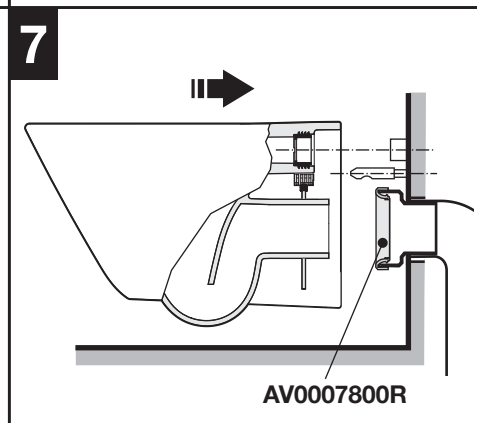

HIDDEN FIXATION WC

| A | L | Ref. |
|---|--------|------------|
| | 208 mm | AV0027200R |
| | 143 mm | AV0030800R |

| B | L | Ref. |
|---|--------|------------|
| | 208 mm | AV0034800R |
| | 143 mm | AV0034900R |

HIDDEN FIXATION BIDET

| L | Ref. |
|--------|------------|
| 208 mm | AV0027200R |
| 143 mm | AV0030800R |

| L | Ref. |
|--------|------------|
| 208 mm | AV0034800R |
| 143 mm | AV0034900R |

| | | | |
|----------|-----|-----|---------|
| | | | |
| | | | |
| A | 150 | 150 | 150 |
| B | 80 | 80 | 80 |
| C | 100 | 100 | 100 |
| | | | 130÷150 |
| | | | 100 |