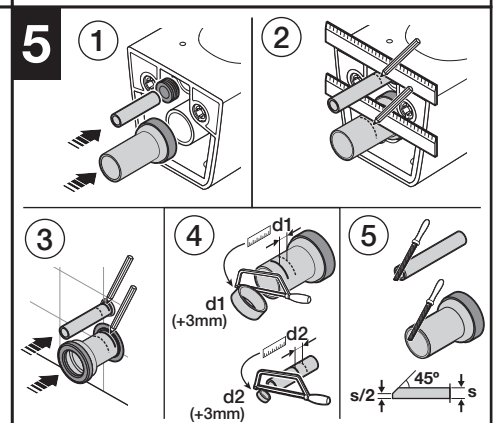

HIDDEN FIXATION WC

| A | L | Ref. |
|---|--------|------------|
| | 208 mm | AV0027200R |
| | 143 mm | AV0030800R |

| B | L | Ref. |
|---|--------|------------|
| | 208 mm | AV0034800R |
| | 143 mm | AV0034900R |

HIDDEN FIXATION BIDET

| L | Ref. |
|--------|------------|
| 208 mm | AV0027200R |
| 143 mm | AV0030800R |

| L | Ref. |
|--------|------------|
| 208 mm | AV0034800R |
| 143 mm | AV0034900R |

| | | | |
|----------|-----|-----|---------|
| | | | |
| | | | |
| A | 150 | 150 | 150 |
| B | 80 | 80 | 80 |
| C | 100 | 100 | 100 |
| | | | 130÷150 |
| | | | 100 |