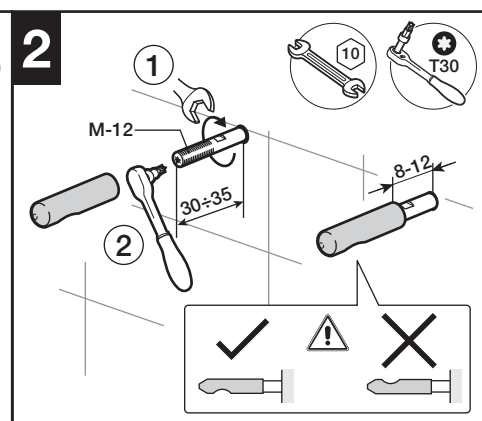

HIDDEN FIXATION BIDET

| L | Ref. |
|--------|------------|
| 208 mm | AV0027200R |
| 143 mm | AV0030800R |

| L | Ref. |
|--------|------------|
| 208 mm | AV0034800R |
| 143 mm | AV0034900R |

| | | | |
|----------|-----|-----|---------|
| | | | |
| | | | |
| A | 150 | 150 | 150 |
| B | 80 | 80 | 80 |
| C | 100 | 100 | 100 |
| | | | 130÷150 |
| | | | 100 |