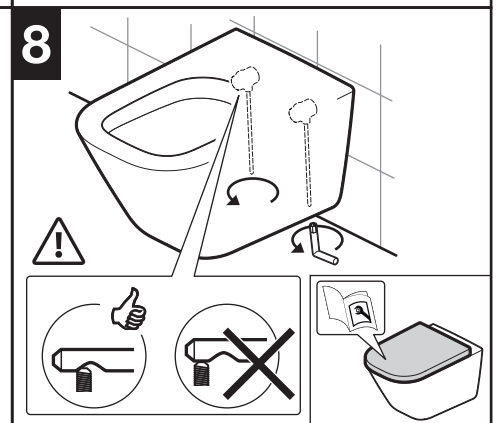

HIDDEN FIXATION WC

| A | L | Ref. |
|---|--------|------------|
| | 208 mm | AV0027200R |
| | 143 mm | AV0030800R |

| B | L | Ref. |
|---|--------|------------|
| | 208 mm | AV0034800R |
| | 143 mm | AV0034900R |

HIDDEN FIXATION BIDET

| L | Ref. |
|--------|------------|
| 208 mm | AV0027200R |
| 143 mm | AV0030800R |

| L | Ref. |
|--------|------------|
| 208 mm | AV0034800R |
| 143 mm | AV0034900R |

| | | | |
|----------|-----|-----|---------|
| | | | |
| | | | |
| A | 150 | 150 | 150 |
| B | 80 | 80 | 80 |
| C | 100 | 100 | 100 |
| | | | 130÷150 |
| | | | 100 |