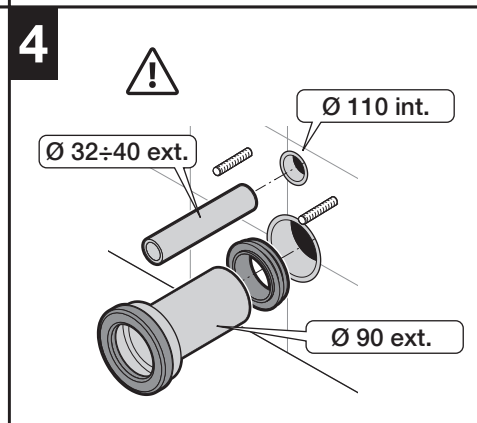

HIDDEN FIXATION WC

| A | L | Ref. |
|---|--------|------------|
| | 208 mm | AV0027200R |
| | 143 mm | AV0030800R |

| B | L | Ref. |
|---|--------|------------|
| | 208 mm | AV0034800R |
| | 143 mm | AV0034900R |

HIDDEN FIXATION BIDET

| L | Ref. |
|--------|------------|
| 208 mm | AV0027200R |
| 143 mm | AV0030800R |

| L | Ref. |
|--------|------------|
| 208 mm | AV0034800R |
| 143 mm | AV0034900R |

| | | | |
|----------|-----|-----|---------|
| | | | |
| | | | |
| A | 150 | 150 | 150 |
| B | 80 | 80 | 80 |
| C | 100 | 100 | 100 |
| | | | 130÷150 |
| | | | 100 |