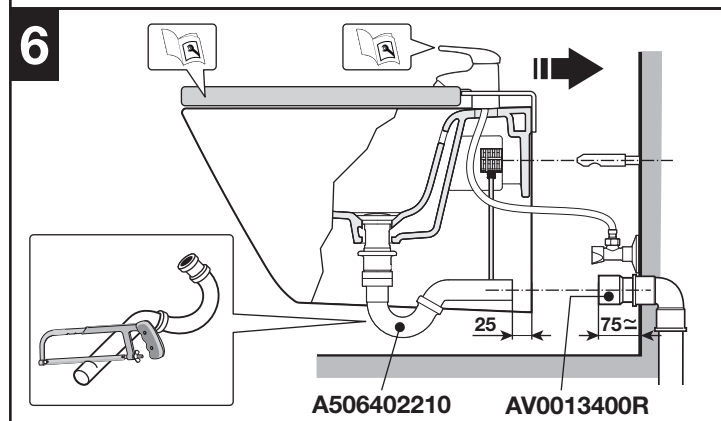

HIDDEN FIXATION WC

| A | L | Ref. |
|---|--------|------------|
| | 208 mm | AV0027200R |
| | 143 mm | AV0030800R |

| B | L | Ref. |
|---|--------|------------|
| | 208 mm | AV0034800R |
| | 143 mm | AV0034900R |

HIDDEN FIXATION BIDET

| L | Ref. |
|--------|------------|
| 208 mm | AV0027200R |
| 143 mm | AV0030800R |

| L | Ref. |
|--------|------------|
| 208 mm | AV0034800R |
| 143 mm | AV0034900R |

| | | | |
|----------|-----|-----|---------|
| | | | |
| | | | |
| A | 150 | 150 | 150 |
| B | 80 | 80 | 80 |
| C | 100 | 100 | 100 |
| | | | 130÷150 |
| | | | 100 |