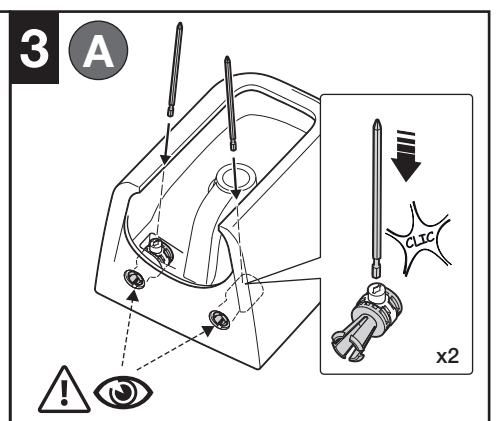

HIDDEN FIXATION BIDET

| L | Ref. |
|--------|------------|
| 208 mm | AV0027200R |
| 143 mm | AV0030800R |

| L | Ref. |
|--------|------------|
| 208 mm | AV0034800R |
| 143 mm | AV0034900R |

| | | | |
|----------|-----|-----|---------|
| | | | |
| | | | |
| A | 150 | 150 | 150 |
| B | 80 | 80 | 80 |
| C | 100 | 100 | 100 |
| | | | 130÷150 |
| | | | 100 |