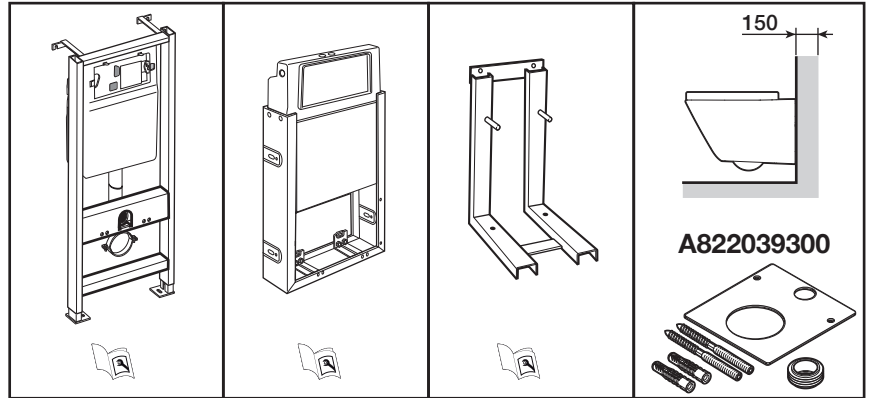

HIDDEN FIXATION WC

| A | L | Ref. |
|---|--------|------------|
| | 208 mm | AV0027200R |
| | 143 mm | AV0030800R |

| B | L | Ref. |
|---|--------|------------|
| | 208 mm | AV0034800R |
| | 143 mm | AV0034900R |

HIDDEN FIXATION BIDET

| L | Ref. |
|--------|------------|
| 208 mm | AV0027200R |
| 143 mm | AV0030800R |

| L | Ref. |
|--------|------------|
| 208 mm | AV0034800R |
| 143 mm | AV0034900R |

| | | | |
|----------|-----|-----|---------|
| | | | |
| | | | |
| A | 150 | 150 | 150 |
| B | 80 | 80 | 80 |
| C | 100 | 100 | 100 |
| | | | 130÷150 |
| | | | 100 |